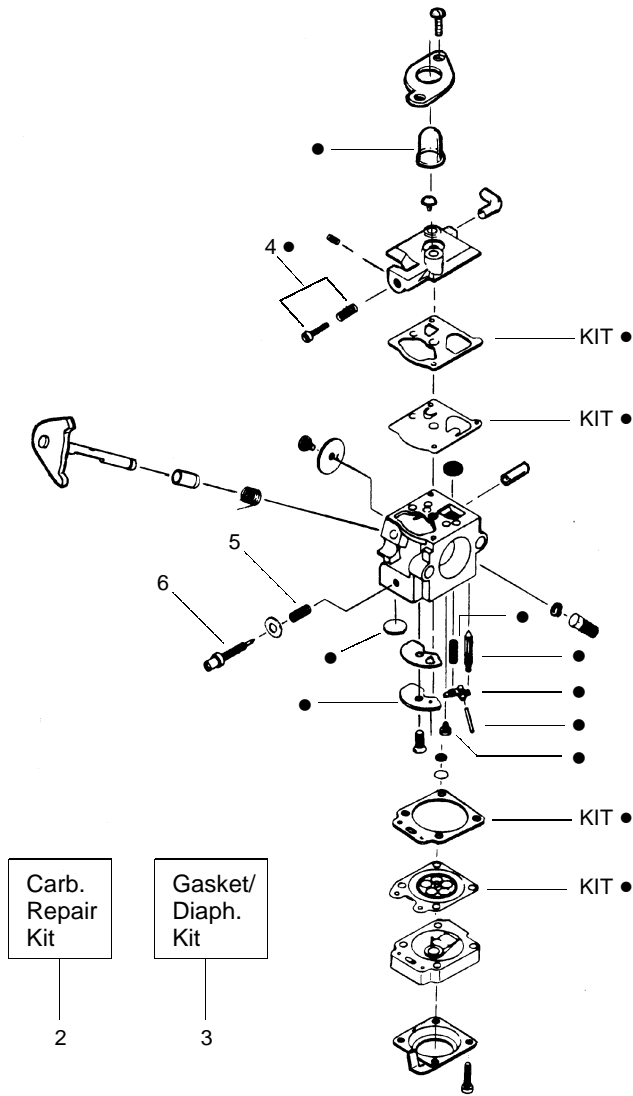

**SPAREPARTS  
530087457**

Ref.	Part No.	Description	Ref.	Part No.	Description
1.	530053428	Drive Shaft	15.	952715588	Cutting Head Ass'y. (Incl. 16-19)
2.	530402025	Throttle Hsg. (Right)	16.	530053246	Hub Ass'y
3.	530402026	Throttle Hsg. (Left)	17.	530053241	Spring-Return
4.	530042093	Spring Lever Return	18.	530401957	Retainer-Spool
5.	530047221	Throttle Leadwire Ass'y.	19.	952715587	Spool w/Line
6.	530094673	Handle	20.	530402028	Throttle Lock
7.	530015820	Bolt-Handle/Shield	21.	530069572	Switch Kit
8.	530094847	Clamp-Handle	22.	530015886	Screw
9.	530402027	Throttle Lever	23.	530094543	Dust Cup
10.	530016118	Wingnut		Not Shown	
11.	530071421	Drive Shaft Hsg. Ass'y		-	Operator Manual
12.	530052286	Line Limiter		530088707	GB,F,D,ESPI,NL
13.	530015814	Screw		530088708	S,N,FIN,DK,PT,GRE
14.	530069666	Shield Kit (Incl. 12 & 13)			

✓ = NEW PART NUMBER FOR THIS IPL

★ = REFER TO THE SERVICE REFERENCE INDICATED FOR MORE INFORMATION. (LOCATED AT END OF IPL)

**Carburetor Assembly #530069754-WA226**

Ref.	Part No.	Description
1.	530038404	Limiter Cap
2.	530069842	Carburetor Repair Kit (● Indicates Contents)
3.	530069844	Gasket/Diaphragm Kit (KIT= Indicates Contents)
4.	530035296	Idle Screw & Spring Kit
5.	530035342	Low Speed Spring
6.	530035341	Low Speed Needle