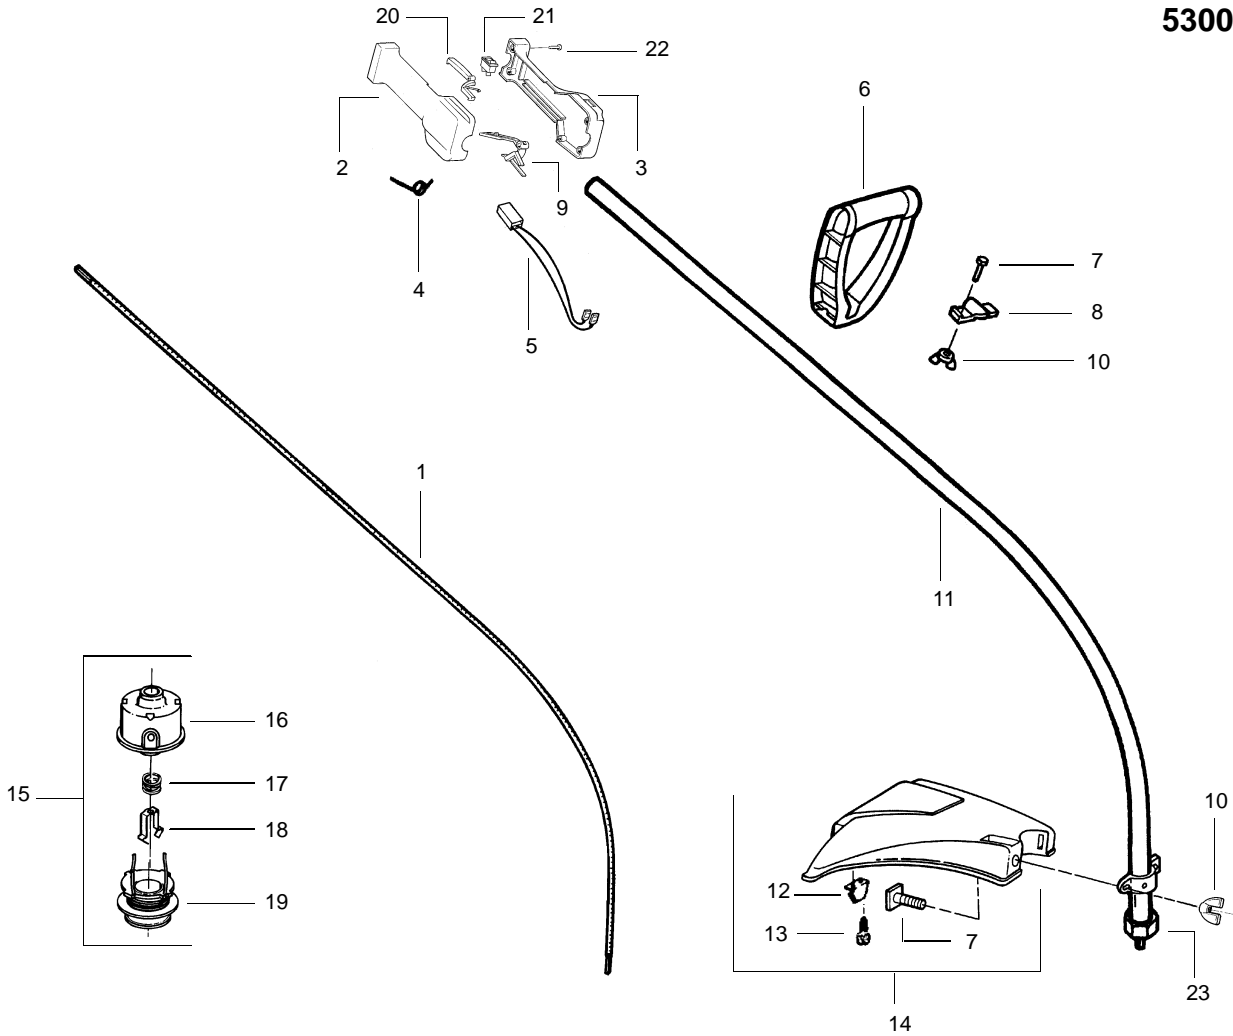

**SPAREPARTS  
530087457**

Ref.	Part No.	Description	Ref.	Part No.	Description
1.	530053428	Drive Shaft	15.	952715588	Cutting Head Ass'y. (Incl. 16-19)
2.	530402025	Throttle Hsg. (Right)	16.	530053246	Hub Ass'y
3.	530402026	Throttle Hsg. (Left)	17.	530053241	Spring-Return
4.	530042093	Spring Lever Return	18.	530401957	Retainer-Spool
5.	530047221	Throttle Leadwire Ass'y.	19.	952715587	Spool w/Line
6.	530094673	Handle	20.	530402028	Throttle Lock
7.	530015820	Bolt-Handle/Shield	21.	530069572	Switch Kit
8.	530094847	Clamp-Handle	22.	530015886	Screw
9.	530402027	Throttle Lever	23.	530094543	Dust Cup
10.	530016118	Wingnut		Not Shown	
11.	530071421	Drive Shaft Hsg. Ass'y		-	Operator Manual
12.	530052286	Line Limiter		530088707	GB,F,D,ESPI,NL
13.	530015814	Screw		530088708	S,N,FIN,DK,PT,GRE
14.	530069666	Shield Kit (Incl. 12 & 13)			

✓ = NEW PART NUMBER FOR THIS IPL

★ = REFER TO THE SERVICE REFERENCE INDICATED FOR MORE INFORMATION. (LOCATED AT END OF IPL)

**Carburetor Assembly #530069754-WA226**

Ref.	Part No.	Description
1.	530038404	Limiter Cap
2.	530069842	Carburetor Repair Kit (● Indicates Contents)
3.	530069844	Gasket/Diaphragm Kit (KIT= Indicates Contents)
4.	530035296	Idle Screw & Spring Kit
5.	530035342	Low Speed Spring
6.	530035341	Low Speed Needle